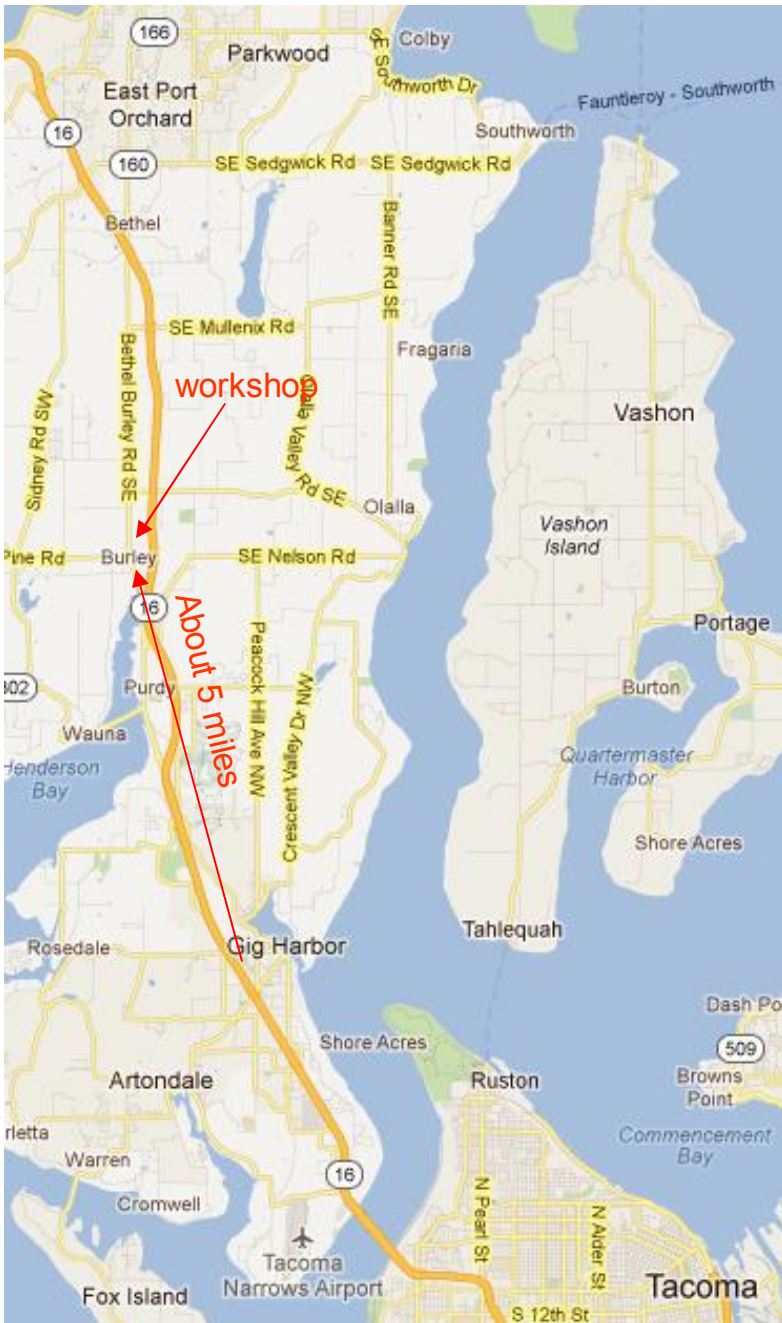

## The Burley Group

This will start at 10 AM in beautiful downtown Burley at what was once the Burley Hotel, a hundred years ago. The workshop will run about 4 hours.

Lunch (hamburgers and chips) will be provided along with coffee and tea. Space is limited to about 24 participants, so please notify me of your intention to attend so we don't overbook. Norm, 360-710-2060 or [normal@centurytel.net](mailto:normal@centurytel.net). Looking forward to seeing you there!

The address on Google maps is 15030 Burley Avenue Southeast, Port Orchard, WA